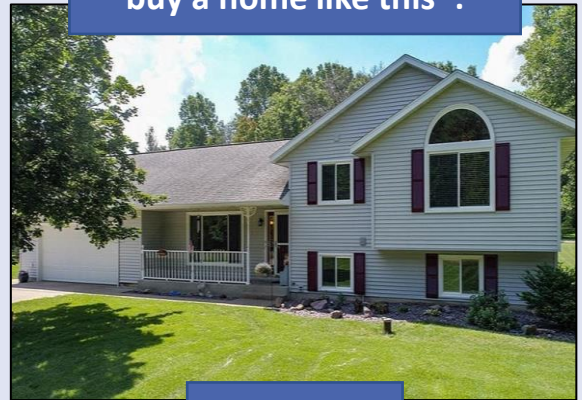

$321,200

*With a 5% down payment for 1st year teachers and 20% down for mid-career and while spending 36% of their income on housing

Get the Facts Out

Changing the conversation around STEM teacher recruitment

Visit our Website!
GetTheFactsOut.org

This material is based upon work supported by the National Science Foundation under Grant Nos. 1821710 & 1821462. Any opinions, findings, and conclusions or recommendations expressed in this material are those of the author(s) and do not necessarily reflect the views of NSF.

Created by KM/AMB 4.12.22