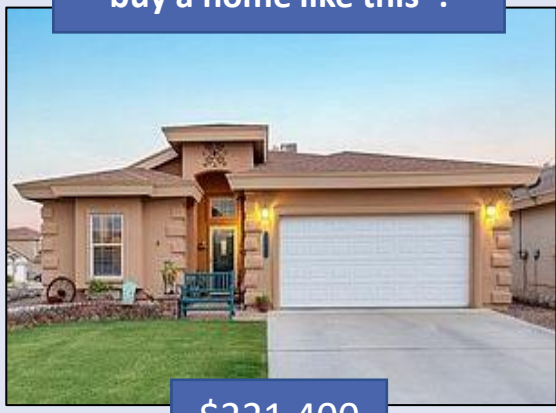

## El Paso County, TX

Teacher Salaries

1<sup>st</sup> Year Teacher with a B.A.

\$56,550-  
\$61,185\*

15<sup>th</sup> Year Teacher with a M.A.+

\$62,331-  
\$68,570\*

\*Data from 2022-2023

Plus extra duty pay for coaching and club sponsorship

## What does that mean for a professional in this area?

The average annual wage is \$42,224

Median home value is \$198,409

Fair Market rent for a two-bedroom apartment is \$831

A salary of \$58,800 can buy a home like this\*: