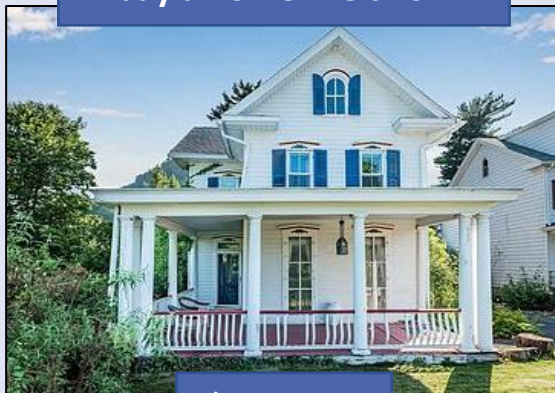

## What does that mean for a professional in this area?

The average annual wage is \$61,880

Median home value is \$233,529

Fair Market rent for a two-bedroom apartment is \$977

A salary of \$52,500 can buy a home like this\*: