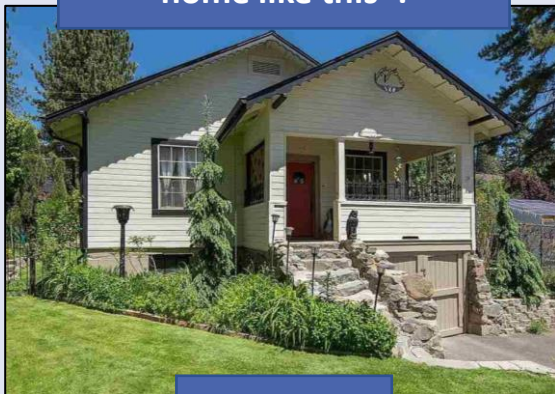

## What does that mean for a teacher in this area?

The average annual wage is \$49,764

Median home value is \$374,868

Fair Market rent for a two-bedroom apartment is \$1,218

1<sup>st</sup> Year Teachers can buy a home like this\*: