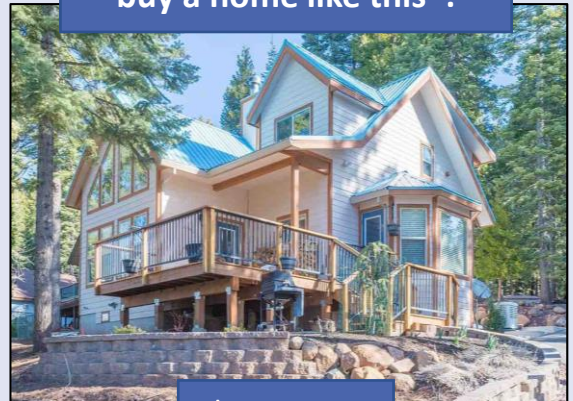

$522,000

*With a 5% down payment for 1st year teachers and 20% down for mid-career and while spending 36% of their income on housing

Get the Facts Out

Changing the conversation around STEM teacher recruitment

Visit our Website!
GettheFactsOut.org

This material is based upon work supported by the National Science Foundation under Grant Nos. 1821710 & 1821462. Any opinions, findings, and conclusions or recommendations expressed in this material are those of the author(s) and do not necessarily reflect the views of NSF.

Created by AMB 3.16.22