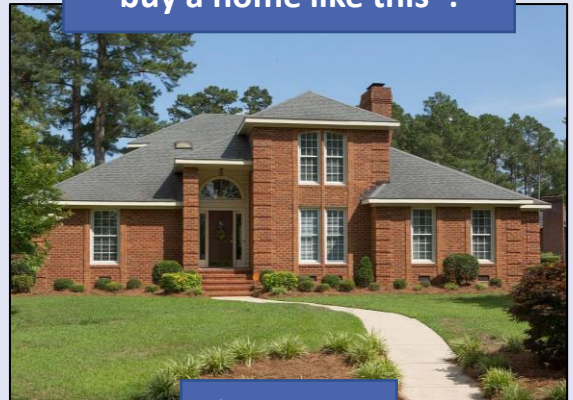

$330,000

*With a 5% down payment for 1st year teachers and 20% down for mid-career and while spending 36% of their income on housing

Get the Facts Out

Changing the conversation around STEM teacher recruitment

Visit our Website!
GettheFactsOut.org

This material is based upon work supported by the National Science Foundation under Grant Nos. 1821710 & 1821462. Any opinions, findings, and conclusions or recommendations expressed in this material are those of the author(s) and do not necessarily reflect the views of NSF.

Created by AMB 2.13.22