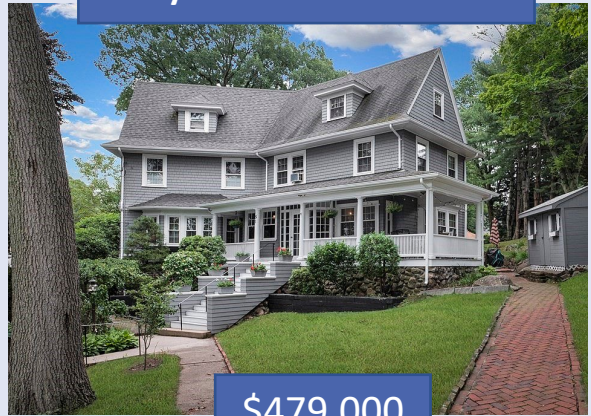

$479,000

*With a 5% down payment for 1st year teachers and 20% down for mid-career and while spending 36% of their income on housing

Get the Facts Out

Changing the conversation around STEM teacher recruitment

Visit our Website!
GettheFactsOut.org

This material is based upon work supported by the National Science Foundation under Grant Nos. 1821710 & 1821462. Any opinions, findings, and conclusions or recommendations expressed in this material are those of the author(s) and do not necessarily reflect the views of NSF.

Created by KM 7.20.21